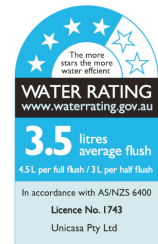

\* Measured in Millimeters (mm)  
 \* Product dimension is for reference only.

Unique Design

Rimless

Soft-closing seat

Anti-bacterial

Vacuum Test Process

Minimum Water Consumption

Easy Installation

Ergonomic Sitting Posture

Product Information	
Model	ZARA66
Material	Vitreous China
Colour	High Gloss White
Overall Dimension	515x355x365 mm
Gross Weight	29.9 kg
Set Out	P-trap Only
Flushing System	Mercio Hygienic Rimless Flushing
Water Fitting	Cistern and button required (sold separately)
Water Efficiency	WELS 4 Star rated, 4.5L per full flush   3L per half flush
Seat	Quick release, soft-close, heavy duty UF seat
Package Included	Toilet Pan + UF Seat cover + p-trap (P-180 ) + Fitting kits
Warranty (T&C's Apply)	20 years replacement product / 1 year parts and labour
Cleaning & Care	Using a soft sponge or cloth for regular cleaning, wipe the product with warm soapy water, then rinse in clear water.